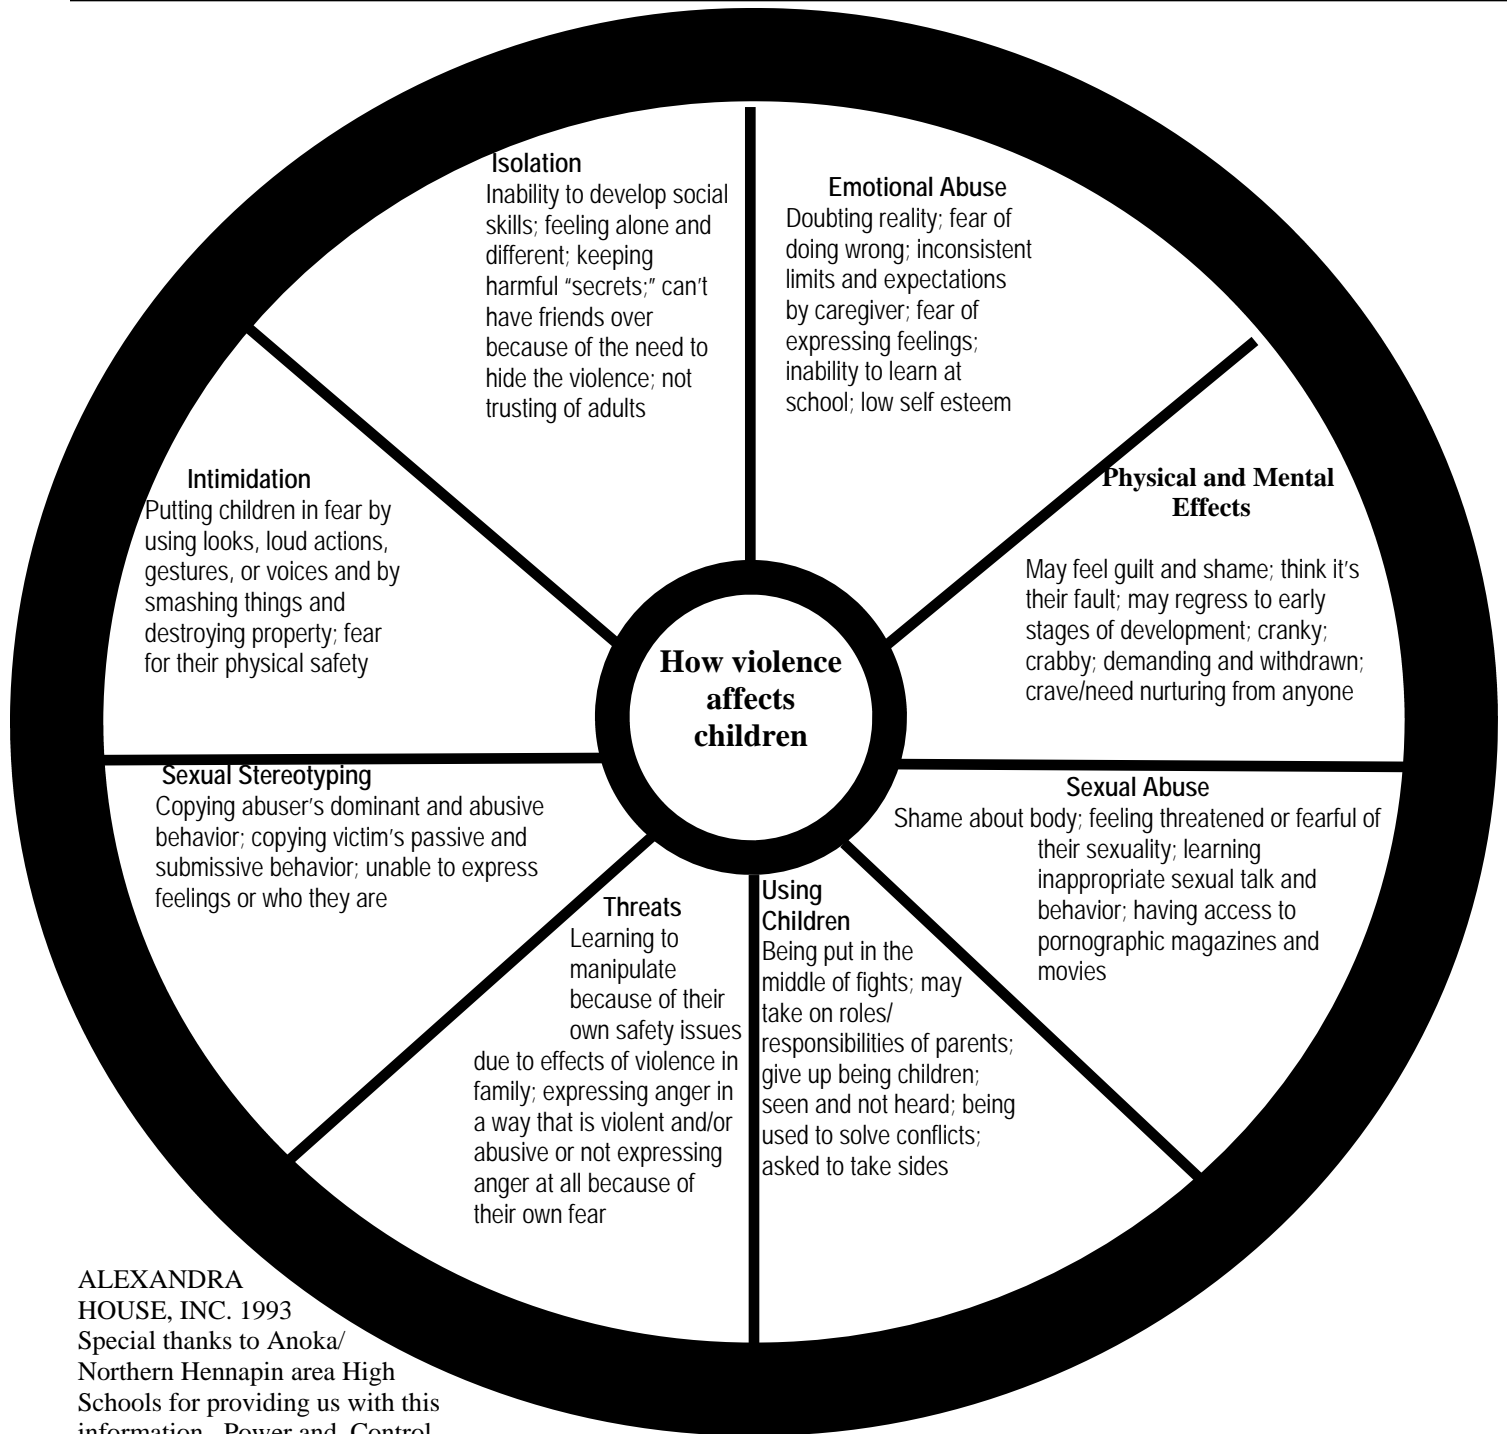

Children's Domestic Violence Wheel

ALEXANDRA
HOUSE, INC. 1993
Special thanks to Anoka/
Northern Hennepin area High
Schools for providing us with this
information. Power and Control
Wheel design adapted from Domestic
Abuse Project.